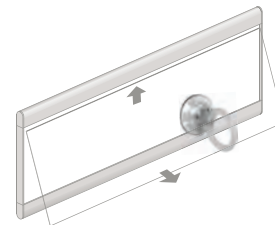

**PC0606**  
6"h x 6"w

**PC8585**  
8.5"h x 8.5"w

## Single Profile Economy Signs

**WMSP0206**  
Display: 2-1/8"h x 6"w  
Overall: 3-1/8"x 6-3/16"

**WMSP0285**  
Display: 2-1/8"h x 8-1/2"w  
Overall: 3-1/8"x 8-11/16"

Lift rigid lens upward then pull outward from bottom with Suction Cup Tool for lens removal