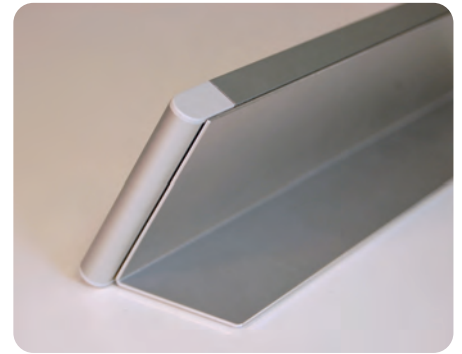

## Desk Signs

Arris Desk Signs are an ideal solution for personnel identification, point-of-purchase displays, corporate reception area announcements and more. A formed anodized aluminum stand is attached to the back of the Arris frame positioning the sign at an ideal desktop and countertop viewing angle.

## Workstation Signs

Arris System offers a unique yet easy attachment option for workstation signs. An Aluminum Panel Clip is precision formed to custom specifications and attached to an Arris system holder. Because Arris clips are custom formed, they are compatible with virtually any workstation.

## SP Series Signs

The Arris Single-Profile (SP) Series is an extremely cost-effective option for small personnel or room number signs. SP signs feature a 1/4" depth single aluminum extrusion frame which is compatible with a lift-up / pull-out .040" to .060" thick insert.