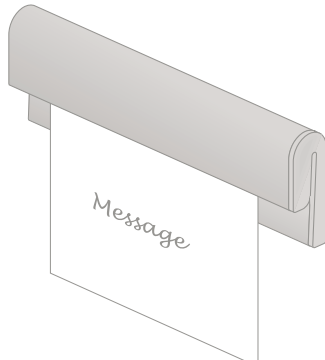

Stanchion

FSS1185-SS
11" h x 8.5" w
Single-Sided

FSS1185-DS
11" h x 8.5" w
Double-Sided

FSS8511-SS
8.5" h x 11" w
Single-Sided

FSS8511-DS
8.5" h x 11" w
Double-Sided

FSS1711-SS
17" h x 11" w
Single-Sided

FSS1711-DS
17" h x 11" w
Double-Sided

Kiosk AK

AK6011-D
60" h x 11" w
With Divider
17" x 11" Display Area

AK6011
60" h x 11" w
No Divider
60" x 11" Display Area

AK6617-D
66" h x 17" w
With Divider
24" x 17" Display Area

AK6617
66" h x 17" w
No Divider
66" x 17" Display Area

AK7217-D
72" h x 17" w
With Divider
32" x 17" Display Area

AK7217
72" h x 17" w
No Divider
72" x 17" Display Area

1/4" aluminum divider used to separate display areas.

Display Dimensions are Approximate

Courier Message & Display Strip

Width	Code	Width	Code
4"	CS-04	14"	CS-14
6"	CS-06	17"	CS-17
8"	CS-08	22"	CS-22
8.5"	CS-85	24"	CS-24
11"	CS-11	36"	CS-36
12"	CS-12	48"	CS-48