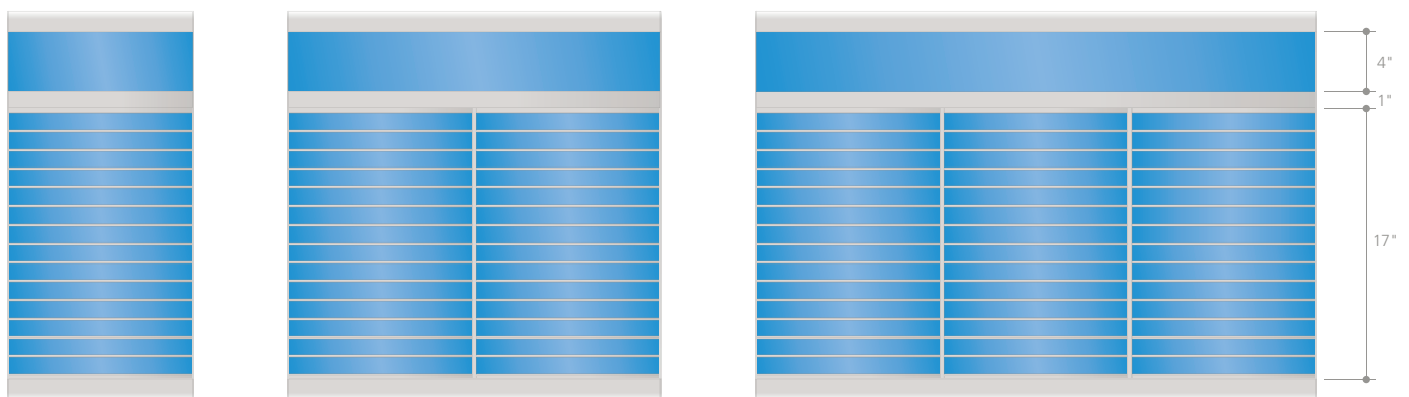

Header Directories LA

DRH1711-1
Frame: 24.12" h x 11.18" w
Display: 22" h x 11" w (14 Bands)

DRH1711-2
Frame: 24.12" h x 22.40" w
Display: 22" h x 11" w (28 Bands)

DRH1711-3
Frame: 24.12" h x 33.68" w
Display: 22" h x 11" w (42 Bands)