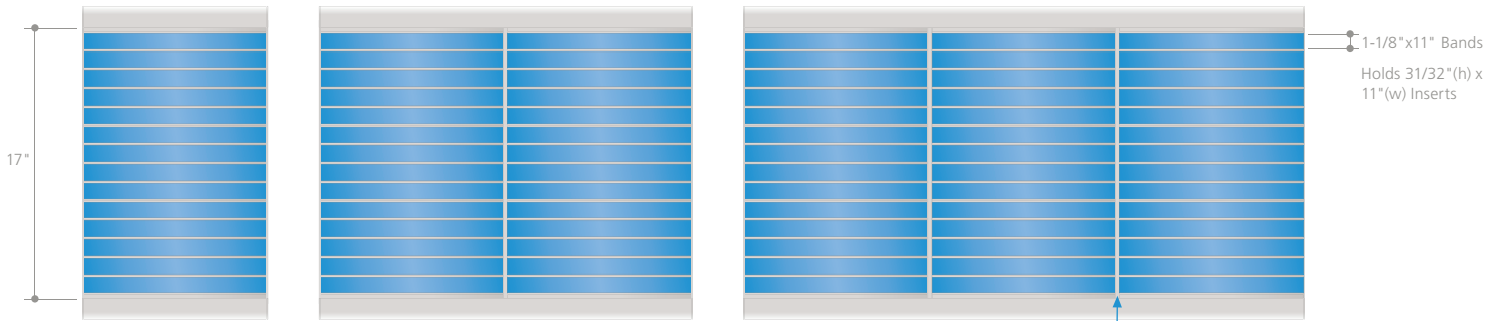

Directories LA

DR1711-1
Frame: 19.12" h x 11.18" w
Display: 17" h x 11" w (14 Bands)

DR1711-2
Frame: 19.12" h x 22.40" w
Display: 17" h x 22.25" w (28 Bands)

DR1711-3
Frame: 19.12" h x 33.68" w
Display: 17" h x 33.5" w (42 Bands)

1/4" aluminum divider used in directories.