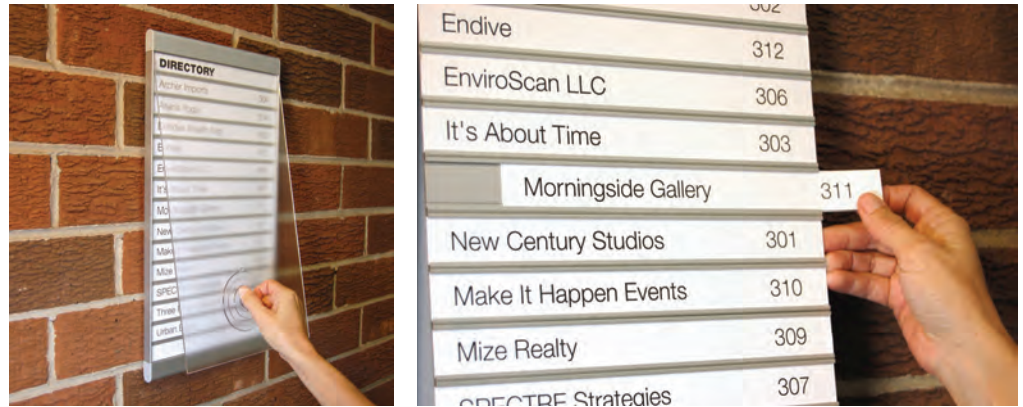

DIRECTORIES

Arris System Directories feature subsurface, removable cartridges of extruded aluminum bands that can accommodate individual laser printed paper message strips. With individual strip capabilities, Arris directories are easy and economical for clients to maintain in-house, without having to replace full digitally printed displays.

Large Assembly **LA**

Arris System directories are constructed as Arris Large Assembly signs, with the radius aluminum profiles at the Top and Bottom of the frame. Overall depth of the signs is 11/16" and the directory strip cartridges are protected by a lift-out 1/8" thick acrylic lens. Mounting is via concealed mechanical fasteners only.

Arris System **Header Directories** feature a modular, 1/8" thick x 4" h acrylic header band. The header band is separated from the directory strips by a 1" aluminum divider profile. Non-glare acrylic headers are ideal for sub-surface silkscreen printing, applied vinyl graphics or may be used as a protective lens for digital prints.

1/4" aluminum divider used in directories.

DR1711-4 (14 Bands)
Frame: 19.12" h x 22.40" w
Display: 17" h x 11" w (14 Bands / Large Format Print)

DR1711-5
Frame: 19.12" h x 33.68" w
Display: 17" h x 11" w (28 Bands / Large Format Print)