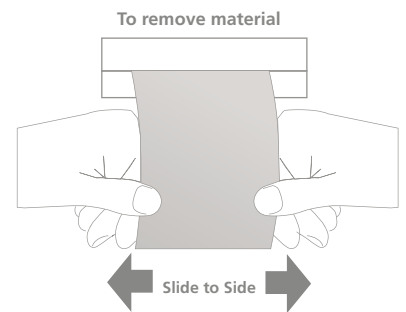

The Courier Message & Display Strip is an easy yet effective way to display notes, messages & displays, either as a stand alone product or combined with a sign from the Arris system. Once installed, simply insert a note or display into the Courier profile and it grips it automatically. It's that easy! To release, slide the note left or right.

The Courier Aluminum extrusion is a sleek 7/16" thick & features the same stylish radius shape as the Arris frame.

Scan QR Code
to Learn More...

"Arris Signs was the perfect solution for our interior signage project! Our client was a church that wanted room number signs that could be changed with staff offices and event room location needs! So the Arris product was a perfect solution to create a wall sign that went with their branding but gave them great flexibility! With the addition of the wood accents it really took the interior signs to the next level and provided an upgraded stylish touch!"

Tommy Gower
Cotton Eyed Joe's
Gainesville, GA

Courier Message & Display Strip

Width	Code	Width	Code
4"	CS-04	14"	CS-14
6"	CS-06	17"	CS-17
8"	CS-08	22"	CS-22
8.5"	CS-85	24"	CS-24
11"	CS-11	36"	CS-36
12"	CS-12	48"	CS-48