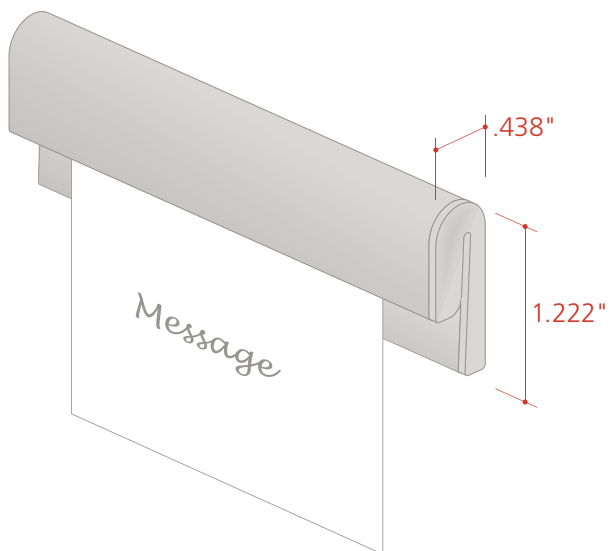

The Courier Message & Display Strip is an easy yet effective way to display notes, messages & displays, either as a stand alone product or combined with a sign from the Arris system. Once installed, simply insert a note or display into the Courier profile and it grips it automatically. It's that easy! To release, slide the note left or right.

The Courier Aluminum extrusion is a sleek 7/16" thick & features the same stylish radius shape as the Arris frame.

Scan QR Code
to Learn More...

"Arris Signs was the perfect solution for our interior signage project! Our client was a church that wanted room number signs that could be changed with staff offices and event room location needs! So the Arris product was a perfect solution to create a wall sign that went with their branding but gave them great flexibility! With the addition of the wood accents it really took the interior signs to the next level and provided an upgraded stylish touch!"

Tommy Gower
Cotton Eyed Joe's
Gainesville, GA

Courier Message & Display Strip

Width	Code	Width	Code
4"	CS-04	14"	CS-14
6"	CS-06	17"	CS-17
8"	CS-08	22"	CS-22
8.5"	CS-85	24"	CS-24
11"	CS-11	36"	CS-36
12"	CS-12	48"	CS-48