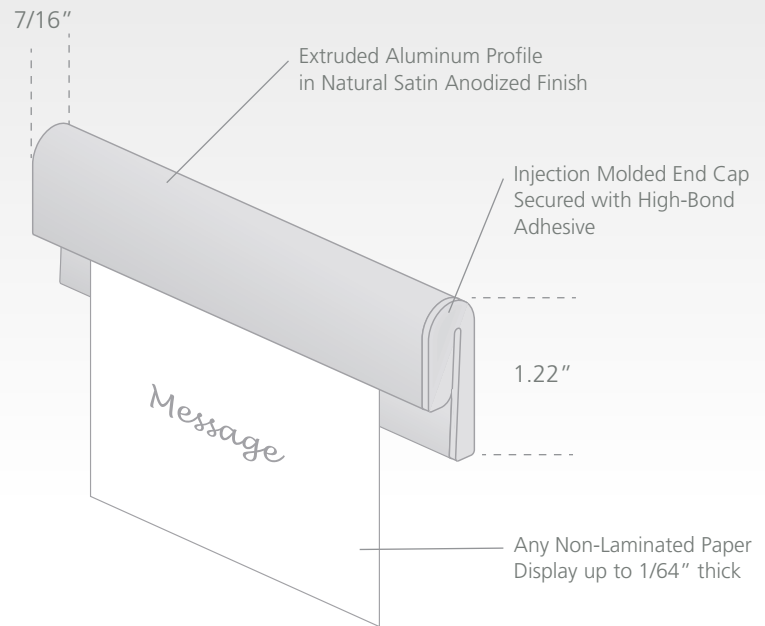

The Components

Courier features a high quality 7/16" thick extruded aluminum profile with a durable satin anodized finish. Displays are automatically held in place by machined aluminum grip rods that are housed within the profile.

How It Works

INSTALLING to Wall

Peel liner from the high-bond adhesive on the back of the extrusion, level & install on any smooth wall surface.*

* Reference Arris Standard Assembly Instruction Sheet (AIS100) for important information regarding vinyl tape mounting.

INSERTING Paper

Insert any non-laminated paper display (up to 1/64" thick) into the extruded profile. The internal aluminum rollers automatically grip the display into place.

REMOVING Paper

Use two hands to gently slide the display from side to side. The paper will then release and can be pulled from the extrusion. (Do Not Pull Straight Down.)